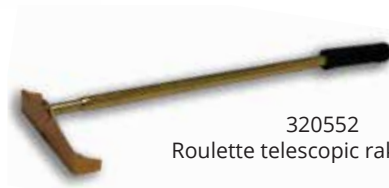

## ROULETTE

320547  
16" / 40 cm plastic Roulette set  
including 120 valued chips,  
rake & cloth of 60 x 47 cm

320550  
36 cm Roulette

320201  
Blue pyramid  
Roulette marker

320203  
Red pyramid  
Roulette marker

320552  
Roulette telescopic rake, 60 cm

320555  
16 mm  
Roulette ball