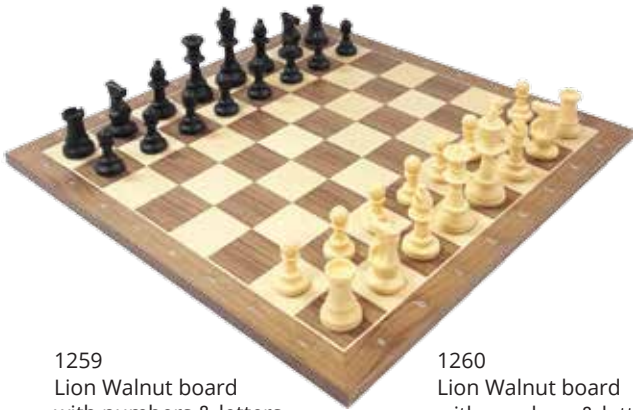

CHESS

CHESS BOARDS

1259
Lion Walnut board
with numbers & letters
45 x 1.5 cm, 50 mm square

1260
Lion Walnut board
with numbers & letters
55 x 1.75 cm, 55 mm square