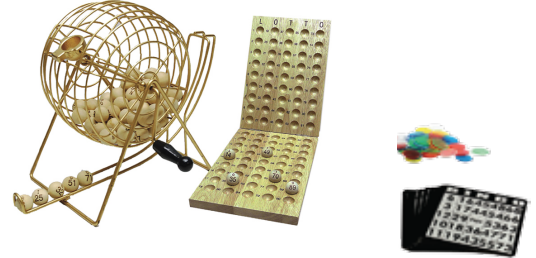

## BINGO

10002 Lion Bingo set,  
30.5 cm metal cage, 75 balls,  
master board, chips & cards

10006 Lion Bingo set,  
21 cm metal cage, 75 balls,  
master board, chips & cards

10009 Lion Bingo Set,  
18 CM metal cage, 75 balls,  
master board, chips & cards