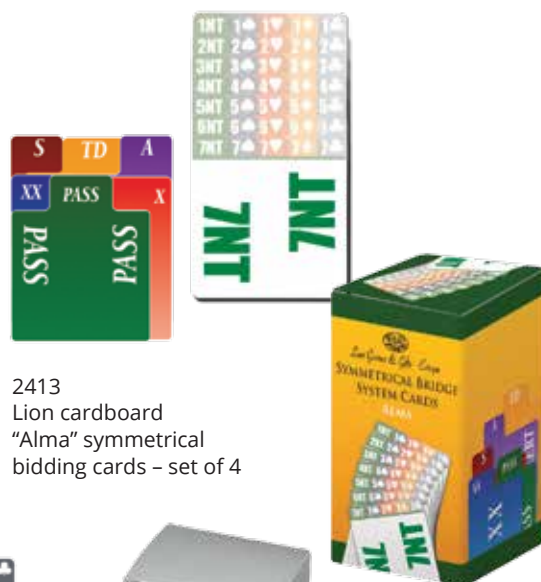

BIDDING – DEVICES, BOXES & CARDS

2304 Lion “Club” bidding device set of 4 including 100% plastic cards

2302 Neo bidding box – set of 4

2303 Bridge Partner bidding device – set of 4