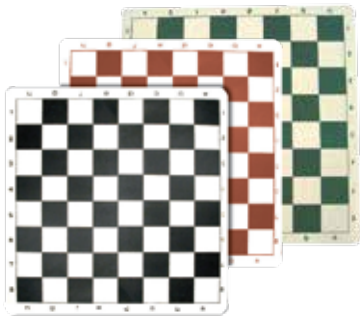

# CHESS

## CHESS BOARDS

---

1259  
Lion Walnut board  
with numbers & letters  
45 x 1.5 cm, 50 mm square

1260  
Lion Walnut board  
with numbers & letters  
55 x 1.75 cm, 55 mm square

1290  
Vinyl board with numbers & letters,  
55 mm square – assorted colors