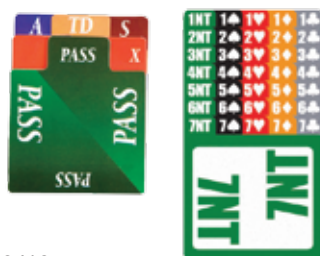

## BIDDING – DEVICES, BOXES & CARDS

2304 Lion “Club” bidding device set of 4 including 100% plastic cards

Blue

Red

Green

Black

2302 Neo bidding box – set of 4

2303 Bridge Partner bidding device – set of 4

Navy Blue

Red

Green

Yellow

Red

Green

Black

2409  
Lion 100% plastic  
elegant symmetrical  
bidding cards – set of 4