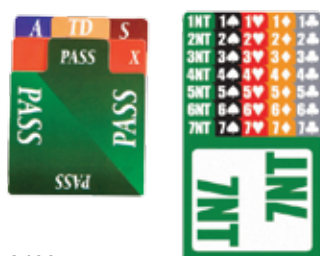

## BIDDING – DEVICES, BOXES & CARDS

2304 Lion “Club” bidding device set of 4 including 100% plastic cards

Blue

Red

Green

Black

2302 Neo bidding box – set of 4

2303 Bridge Partner bidding device – set of 4

Navy Blue

Red

Green

Yellow

Red

Green

Black

2409  
Lion 100% plastic  
elegant symmetrical  
bidding cards – set of 4