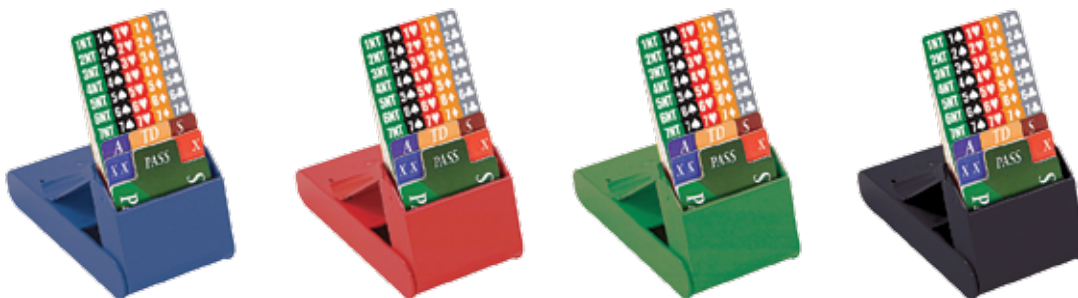

BIDDING – DEVICES, BOXES & CARDS

2304 Lion “Club” bidding device set of 4 including 100% plastic cards

Blue

Red

Green

Black

2302 Neo bidding box – set of 4

2303 Bridge Partner bidding device – set of 4