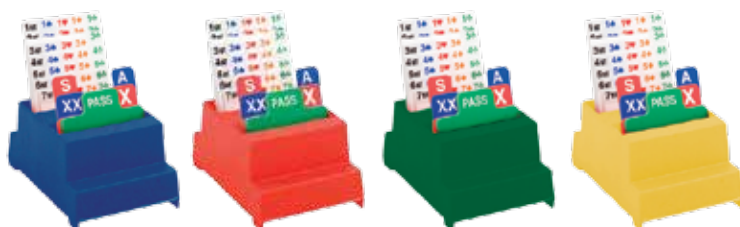

## BIDDING – DEVICES, BOXES & CARDS

2304 Lion “Club” bidding device set of 4 including 100% plastic cards

Blue

Red

Green

Black

2302 Neo bidding box – set of 4

2303 Bridge Partner bidding device – set of 4